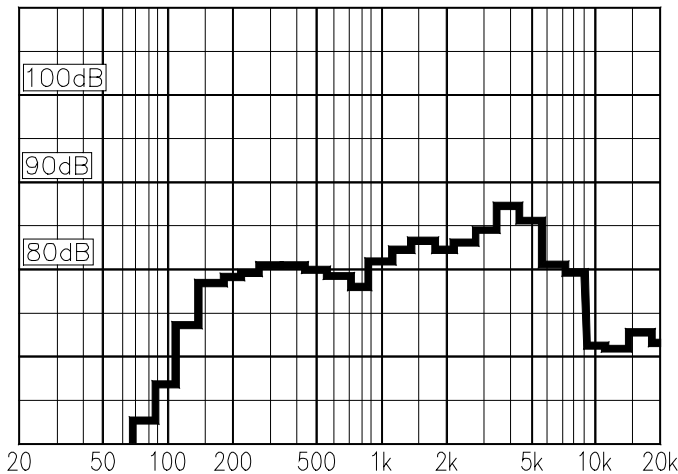

Transformer:
100 Volt line

Primary nominal
tappings:

1 : 2	6,0 W
2 : 3	3,0 W
3 : 4	1,5 W
1 : 3	1,0 W
2 : 4	0,5 W
1 : 4	0,3 W

1 = Red, 2 = Yellow
3 = Green, 4 = Blue

1W/1m Pink Noise 1/3 octave bands

Material / Colour..... Aluminium / RAL9010 or anodized
Mounting Foot bracket
Termination Cable, 1m
Weight 3,0 kg
IP-rating
Max. / min. amb. temp 90°C / -40°C
Standard version 100 V transformer
Rated / max. power 6 W / 10 W
SPL 1W/1m 85 dB
SPL rated power 93 dB
Effective freq. range 150 –9000 Hz
Dispersion (-6dB) 1kHz / 4kHz 150° / 60°
Directivity factor, Q.....

Most of our products are available in different colours, impedances and power ratings.